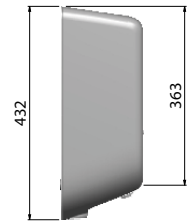

EVH020-02H

Structure

- › Body cast aluminium
- › Front panel stainless steel
- › Fixed charging cable 4,5 m
- › IP44
- › IK10
- › Ambient temperature range -30...+50 °C

Installation

- › Fixing to wall
- › Wall holder for charging cable

EVH020-02H

Charging cable length 4,5 m

E number	Product code	Technical name	Charging current (A)
34 403 40	EVH020.02H	EVH020.02H 1x16A IP44 Type2	1x16
34 403 49	EVH050.02H	EVH050.02H 3x16A IP44 Type2	3x16