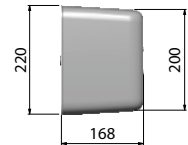

EVH020-02H

Structure

- › Body cast aluminium
- › Front panel stainless steel
- › Fixed charging cable 4,5 m
- › IP44
- › IK10
- › Ambient temperature range -30...+50 °C

Installation

- › Fixing to wall
- › Wall holder for charging cable

EVH020-02H

Charging cable length 4,5 m

E number	Product code	Technical name	Charging current (A)
34 403 40	EVH020.02H	EVH020.02H 1x16A IP44 Type2	1x16
34 403 49	EVH050.02H	EVH050.02H 3x16A IP44 Type2	3x16