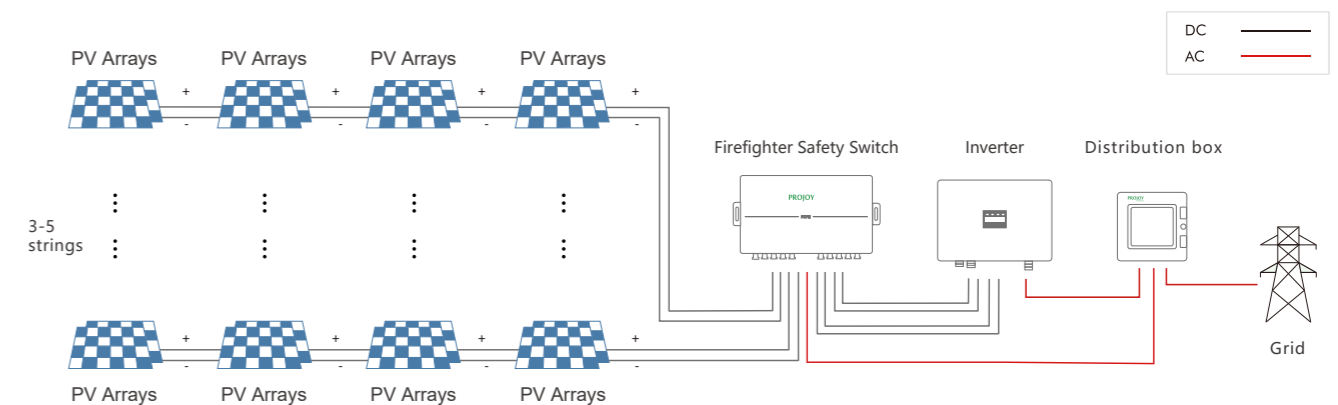

Unit with cable glands, M12

Unit with MC4 connectors

When the current is greater than 40A, please select cable glands.

Diagram

Technical data

Technical Parameter	
Main Parameters	PEFS
String voltages (Vdc)	300~1500
String current (A)	9~55
Number of strings	3~5
Switch wiring	6/8/10/6T/9T
Operating voltage	100Vac - 270Vac
Nominal voltage	230Vac
Nominal current	30mA
Start up (loading) current	average 100mA
Switch on action current	max 300mA
Feedback contact	24Vdc - 300mA max
Operating temperature range	-20°C - +50°C
Max. operating temperature before automatic switch off	+70°C
Storage temperature range	-40°C - +85°C
Protection degree	IP66
Protection level	Class II
Certification	CE
DC Switch disconnect according to	EN 60947-1&3
Number of operations	10000
Number of operations under load (PV1)	>1500