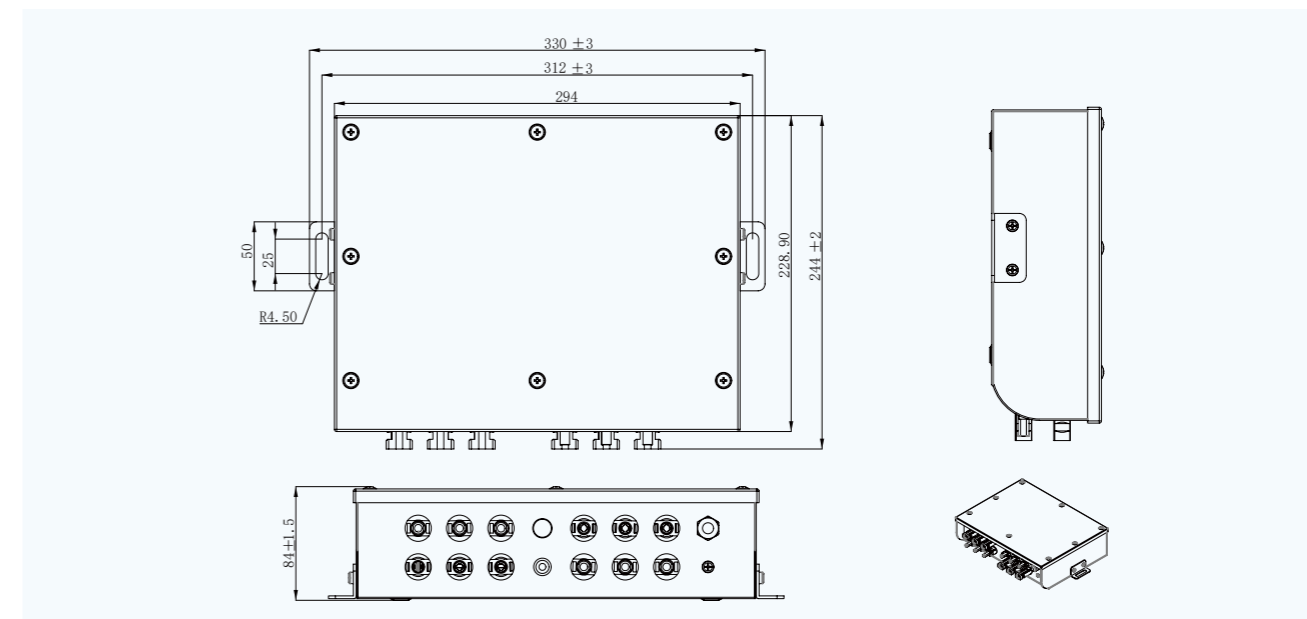

Dimensions of PEFS

PEFS-6P

Unit: mm