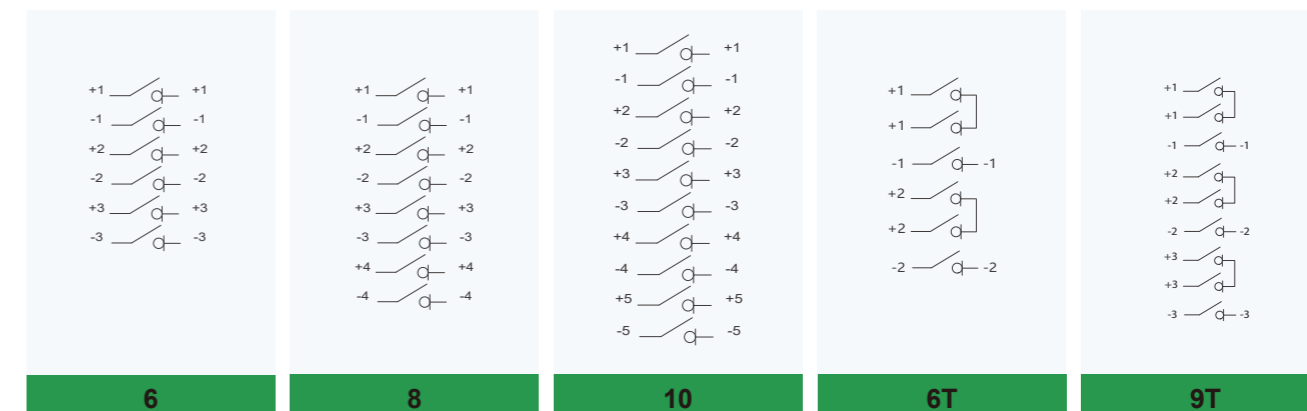

Technical data

Technical Parameter	
Main Parameters	PEFS
String voltages (Vdc)	300~1500
String current (A)	9~55
Number of strings	3~5
Switch wiring	6/8/10/6T/9T
Operating voltage	100Vac - 270Vac
Nominal voltage	230Vac
Nominal current	30mA
Start up (loading) current	average 100mA
Switch on action current	max 300mA
Feedback contact	24Vdc - 300mA max
Operating temperature range	-20°C - +50°C
Max. operating temperature before automatic switch off	+70°C
Storage temperature range	-40°C - +85°C
Protection degree	IP66
Protection level	Class II
Certification	CE
DC Switch disconnect according to	EN 60947-1&3
Number of operations	10000
Number of operations under load (PV1)	>1500

Technical data

Data of PEFS refer to built-in DC isolators. Data according to IEC60947-3(ed.3.2):2015. Utilization category DC-PV1.								Poles	No. of Strings	Part Number
300V	600V	700V	800V	900V	1000V	1200V	1500V			
16	16	16	16	13	9	6	3	6/8	3/4	PEFS -EL16-6/8
25	25	23	22	16	11	8	4	6/8	3/4	PEFS -EL25-6/8
32	32	27	26	20	13	10	5	6/8	3/4	PEFS -EL32-6/8
40	40	35	30	25	20	10	6	6/8	3/4	PEFS -EL40-6/8
55	55	55	45	35	25	15	8	6/8	3/4	PEFS -EL55-6/8
50	50	50	50	50	50	40	30	6/8/10	3/4/5	PEFS -EL50H-6/8/10
40	40	40	40	40	40	30	20	6/8/10	3/4/5	PEFS -EL40H-6/8/10
50	50	50	50	50	50	50	40	6/9	2/3	PEFS -EL50H-6T/9T
40	40	40	40	40	40	40	30	6/9	2/3	PEFS -EL40H-6T/9T

Contact Configuration