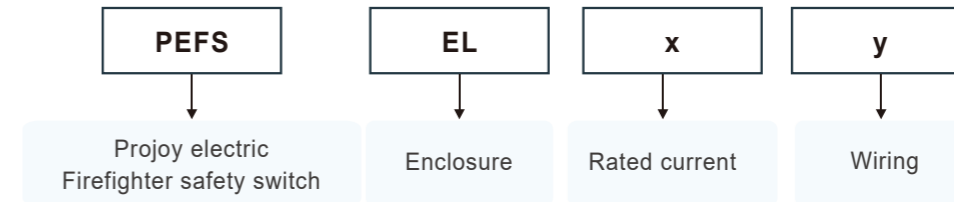

PEFS Series Firefighter Safety Switch

PROJOY
electric
- Switch To Safety! -

High Craftsmanship AND High Standards

Small
volume

Flame
retardant
material

Anti-UV

Outdoor installation
IP65

Easy to install

Service life
25 years

High reliability

OV output physical
isolation

Multiple shutdown methods
over temperature/loss of pressure
/emergency shutdown

Select Code

PROJOY
electric
- Switch To Safety! -

Models: PEFS-ELx-y. Rated current: x=16/25/32/40/55/40H/50H, Wiring types: y=6/8/10/6T/9T

Unit with cable glands, M12

Unit with MC4 connectors

When the current is greater than 40A, please select cable glands.

Diagram

Technical data

Technical Parameter	
Main Parameters	PEFS
String voltages (Vdc)	300~1500
String current (A)	9~55
Number of strings	3~5
Switch wiring	6/8/10/6T/9T
Operating voltage	100Vac - 270Vac
Nominal voltage	230Vac
Nominal current	30mA
Start up (loading) current	average 100mA
Switch on action current	max 300mA
Feedback contact	24Vdc - 300mA max
Operating temperature range	-20°C - +50°C
Max. operating temperature before automatic switch off	+70°C
Storage temperature range	-40°C - +85°C
Protection degree	IP66
Protection level	Class II
Certification	CE
DC Switch disconnect according to	EN 60947-1&3
Number of operations	10000
Number of operations under load (PV1)	>1500